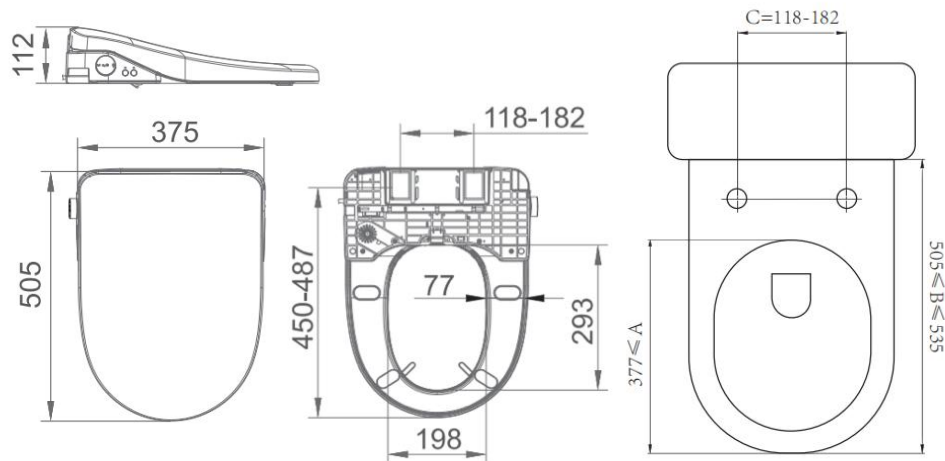

TOILET REQUIREMENT

FEATURES

- Seat heating
- Feminine/Rear wash
- Warm air drying
- Hot/Cold Massage
- Water heating
- Soft closing
- Remote controller
- Control Knob with Soft Night Light
- AVB-High Hazard Backflow Prevention Device

WARRANTY

- 2 years including the labour
- Please refer to Warranty Page for full Terms and Conditions